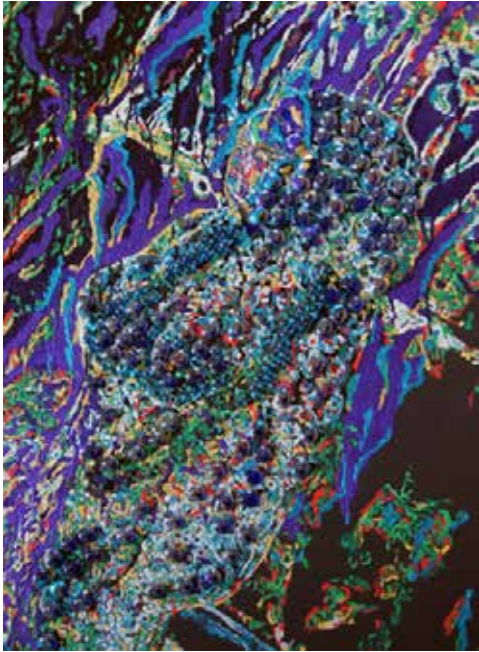

# ART UpCLOSE

*A Survey of Contemporary Art*

**WORLD EDITION 2015**

New York - Miami - Monte Carlo

An aerial photograph taken from an airplane window, showing a vast cityscape and coastline. The city is densely packed with buildings and infrastructure, extending along a long, narrow peninsula. The ocean is visible to the right, with a clear horizon line. The sky is a deep blue, and the wing of the airplane is visible in the upper right corner. The overall scene is captured from a high altitude, providing a wide perspective of the urban landscape.

*Mermaid*, 2013, acrylic and mixed media on canvas, 40" x 30", \$9,200

*Torso Gold*, 2010, mixed media, 19.7" x 7.9" x 11.8", \$ 12,000.00